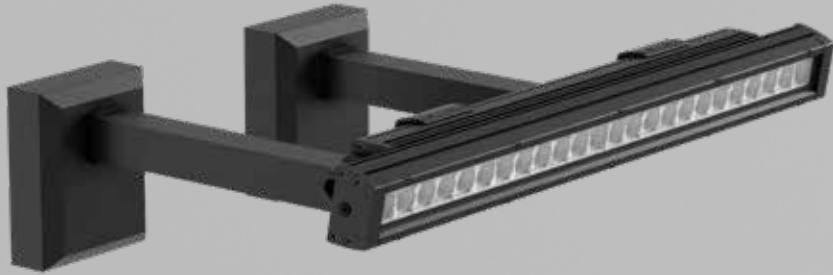

Select from a wide selection of mounting accessories for surface and ground-mounted lighting applications. This modern, slim profile fixture comes in standard 2ft, 3ft, and 4ft lengths or joined for continuous runs of any length.

Glare Visor (HVSR)

Fixed Mount (H500FMC)

Adjustable Mount Center Axis (J500ADJC1)

Adjustable Mount Side Hinge with Baffle (H500ADJH2 with HBFL)

Cantilever Wall Mount (CWM6)

Cantilever Wall Mount (CWM12)

Cantilever Wall Mount (CWM18)

Please refer to specific spec sheets as options vary according to model.

Explore. Create. Illuminate.

Its slim 64 mm profile makes it easy to integrate into architectural facades; an innovative design update improves sealing properties from water intrusion throughout its life.