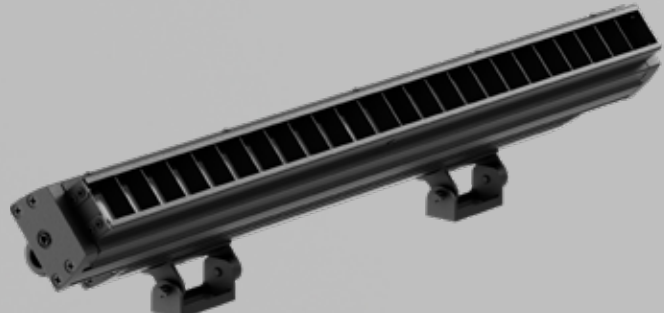

Adjustable Mount Side Hinge with Baffle (H500ADJH2 with HBFL)