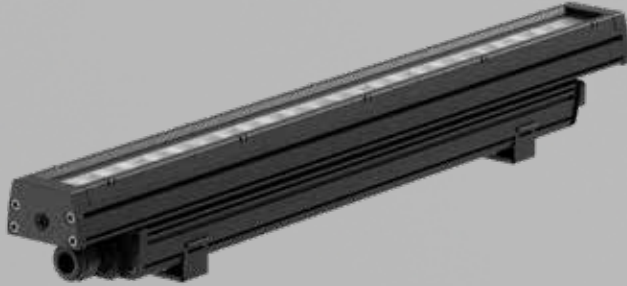

Fixed Mount (H500FMC)