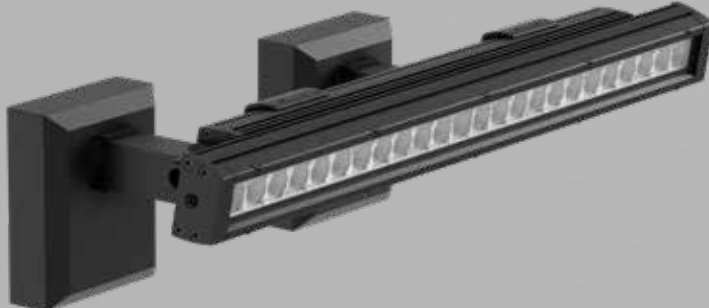

Durable Solution

Hyline501 is a surface-mount luminaire designed to graze or wash architectural features or facades with theatrical lighting. It is constructed in a one-piece extruded aluminum housing, rigid construction, and an updated form, ensuring no water intrusion, high quality, longevity and high performance.

Select from a wide selection of mounting accessories for surface and ground-mounted lighting applications. This modern, slim profile fixture comes in standard 2ft, 3ft, and 4ft lengths or joined for continuous runs of any length.

Glare Visor (HVSR)

Fixed Mount (H500FMC)

Adjustable Mount Center Axis (J500ADJC1)

Adjustable Mount Side Hinge with Baffle (H500ADJH2 with HBFL)

Cantilever Wall Mount (CWM6)

Cantilever Wall Mount (CWM12)

Cantilever Wall Mount (CWM18)

Please refer to specific spec sheets as options vary according to model.

Explore. Create. Illuminate.

Its slim 64 mm profile makes it easy to integrate into architectural facades; an innovative design update improves sealing properties from water intrusion throughout its life.