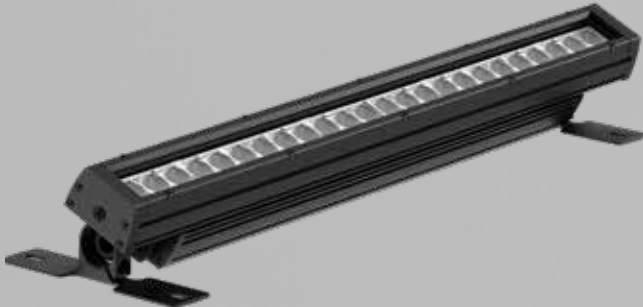

Adjustable Mount Center Axis (J500ADJC1)