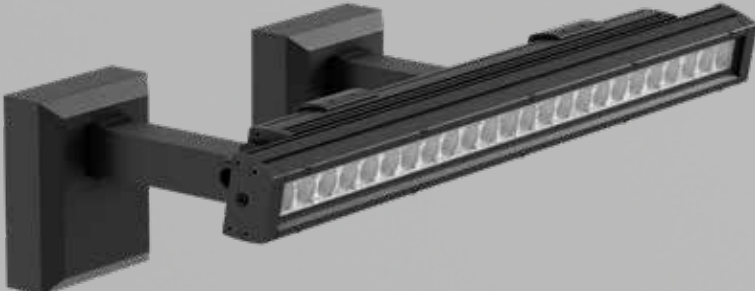

Durable Solution

Hyline501 is a surface-mount luminaire designed to graze or wash architectural features or facades with theatrical lighting. It is constructed in a one-piece extruded aluminum housing, rigid construction, and an updated form, ensuring no water intrusion, high quality, longevity and high performance.

Select from a wide selection of mounting accessories for surface and ground-mounted lighting applications. This modern, slim profile fixture comes in standard 2ft, 3ft, and 4ft lengths or joined for continuous runs of any length.

Glare Visor (HVSR)

Fixed Mount (H500FMC)

Adjustable Mount Center Axis (J500ADJC1)

Adjustable Mount Side Hinge with Baffle (H500ADJH2 with HBFL)

Cantilever Wall Mount (CWM6)

Cantilever Wall Mount (CWM12)

Cantilever Wall Mount (CWM18)

Please refer to specific spec sheets as options vary according to model.

Explore. Create. Illuminate.

Its slim 64 mm profile makes it easy to integrate into architectural facades; an innovative design update improves sealing properties from water intrusion throughout its life.